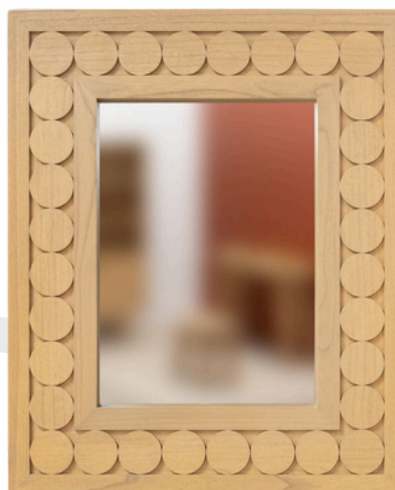

Mira

Mirror

Product Code: GMR02

Colours

Native

Materials (Frame)

Frame: Oak

Dimensions

Height (cm): 112
Length (cm): 6
Width (cm): 92

Shipping Measurements

Supplied

Fully Assembled: Y
Items per Carton: 1

Extras

Customisable: No