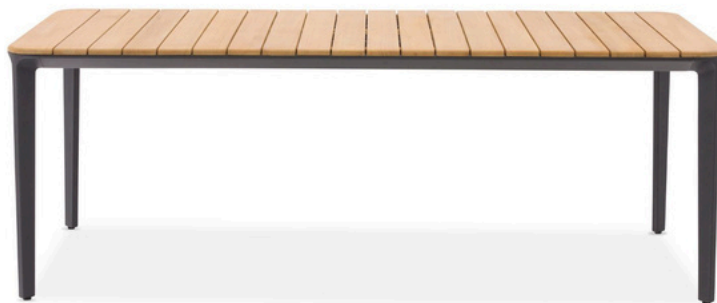

Marco

Dining Table

Product Code: FDT814

Colours

Teak / Charcoal
Teak / White

Materials (Frame & Table Top)

Frame: Metal
Table Top: Teak

Dimensions

Height (cm): 75
Depth (cm): 100
Width (cm): 240
Under-frame Height (cm):
Distance Between Legs (cm):

Shipping Measurements

Cubic Meter: 0.46
Gross Weight (kg):
Carton Dimensions (cm): 249x109x170
Carton Cubic Meter (cbm):