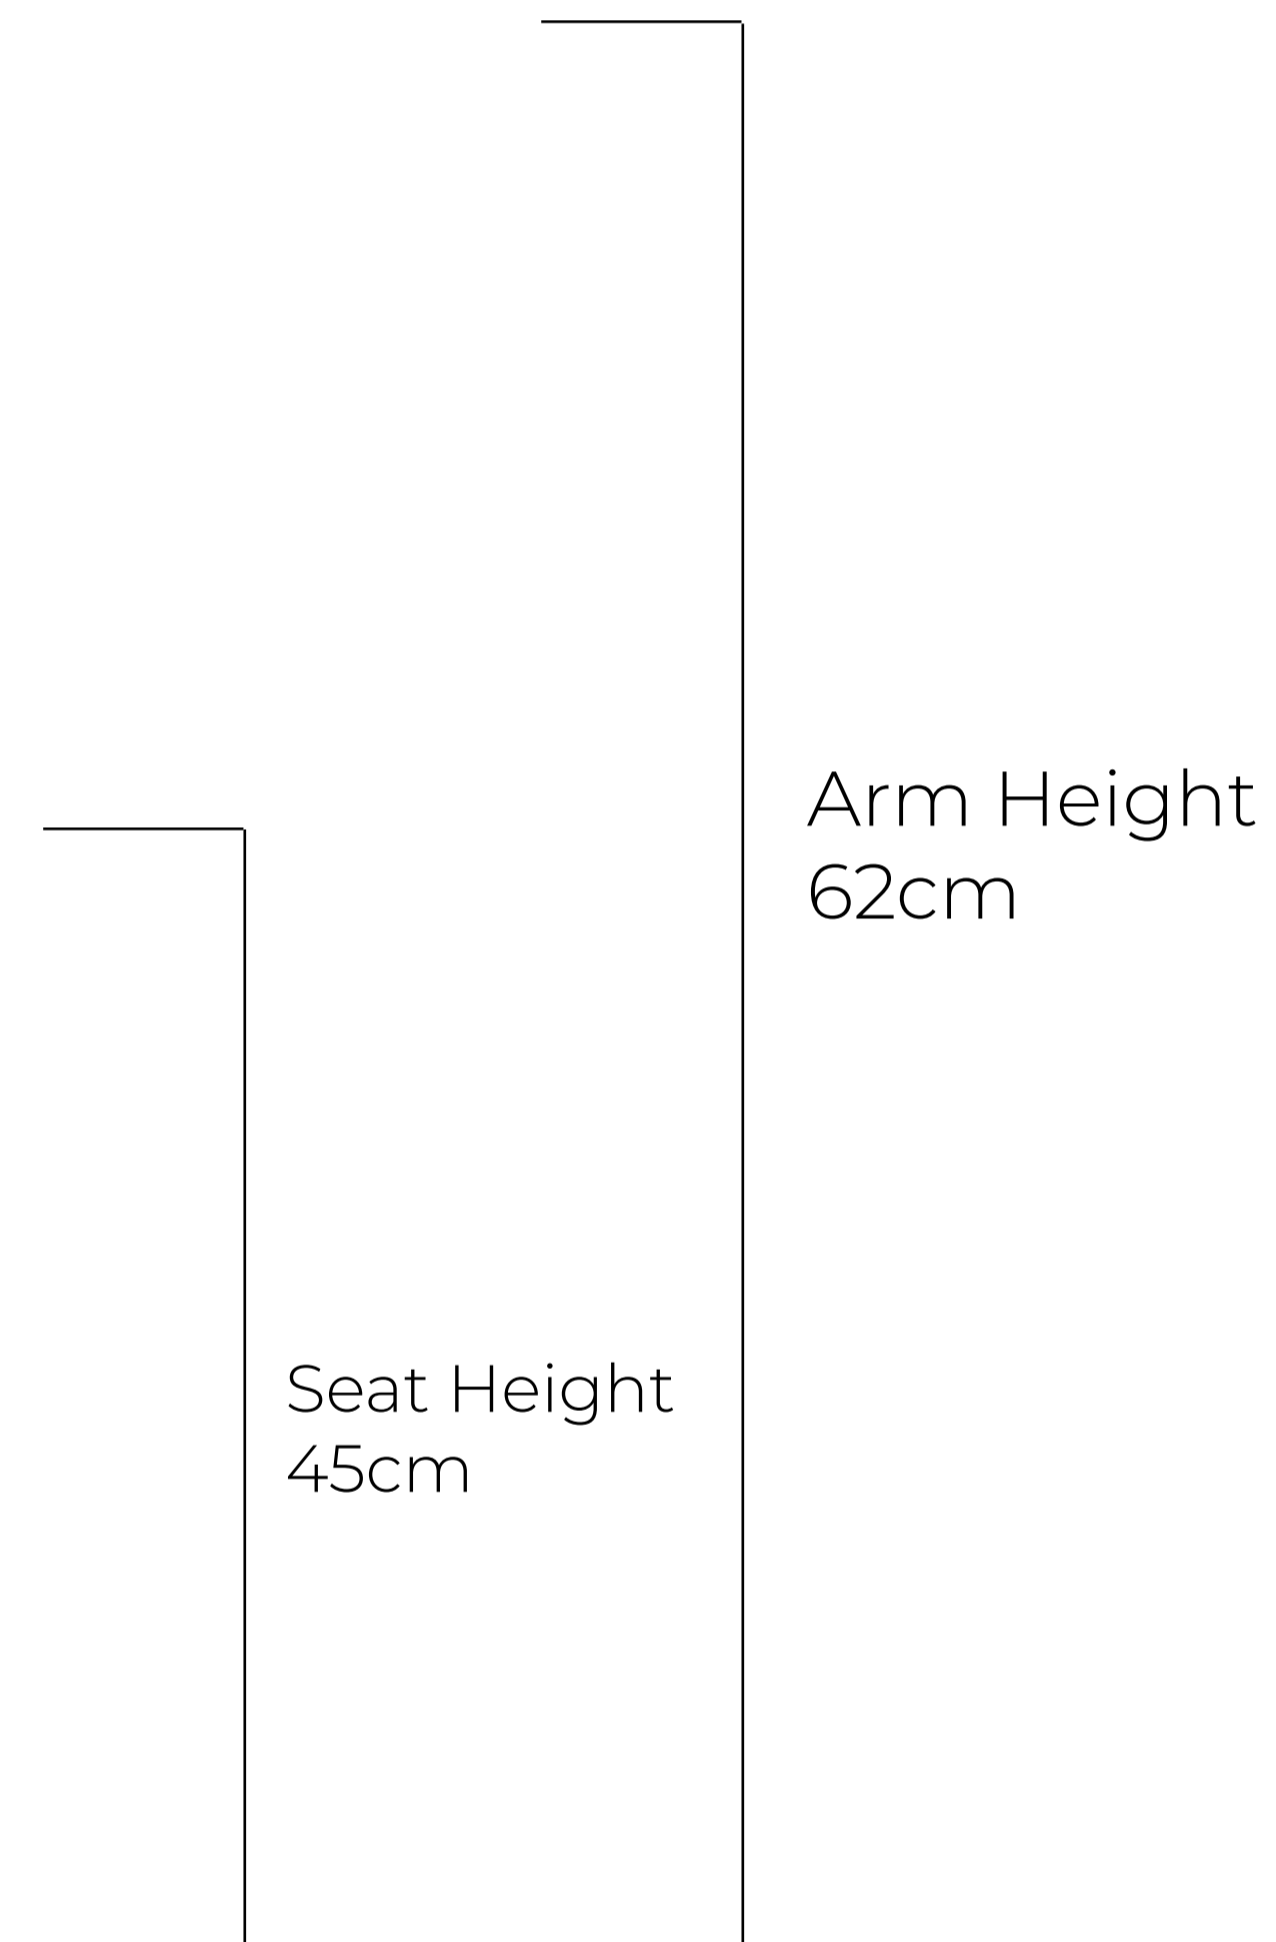

KOMO LOUNGE

FABRIC

ROPE

FRAME

PRODUCT DETAILS

WIDTH:
81cm

DEPTH:
89cm

HEIGHT:
80cm

SEAT HEIGHT:
45cm

SEAT DEPTH:

SKU: FLC810-B-SH

LEAD TIME:
Approx. 10-12 Weeks

WEIGHT:

SUPPLIED:
Fully Assembled

MATERIAL:

Sunproof is oeko-tex certified and 100% recyclable.

Sunproof fabrics have passed the stringent tests according to british standard: color fastness to light, to rubbing, to chlorinated pool water, water repellency, soil & stain repellency, anti bacterial, anti-mildew and uv resistance.