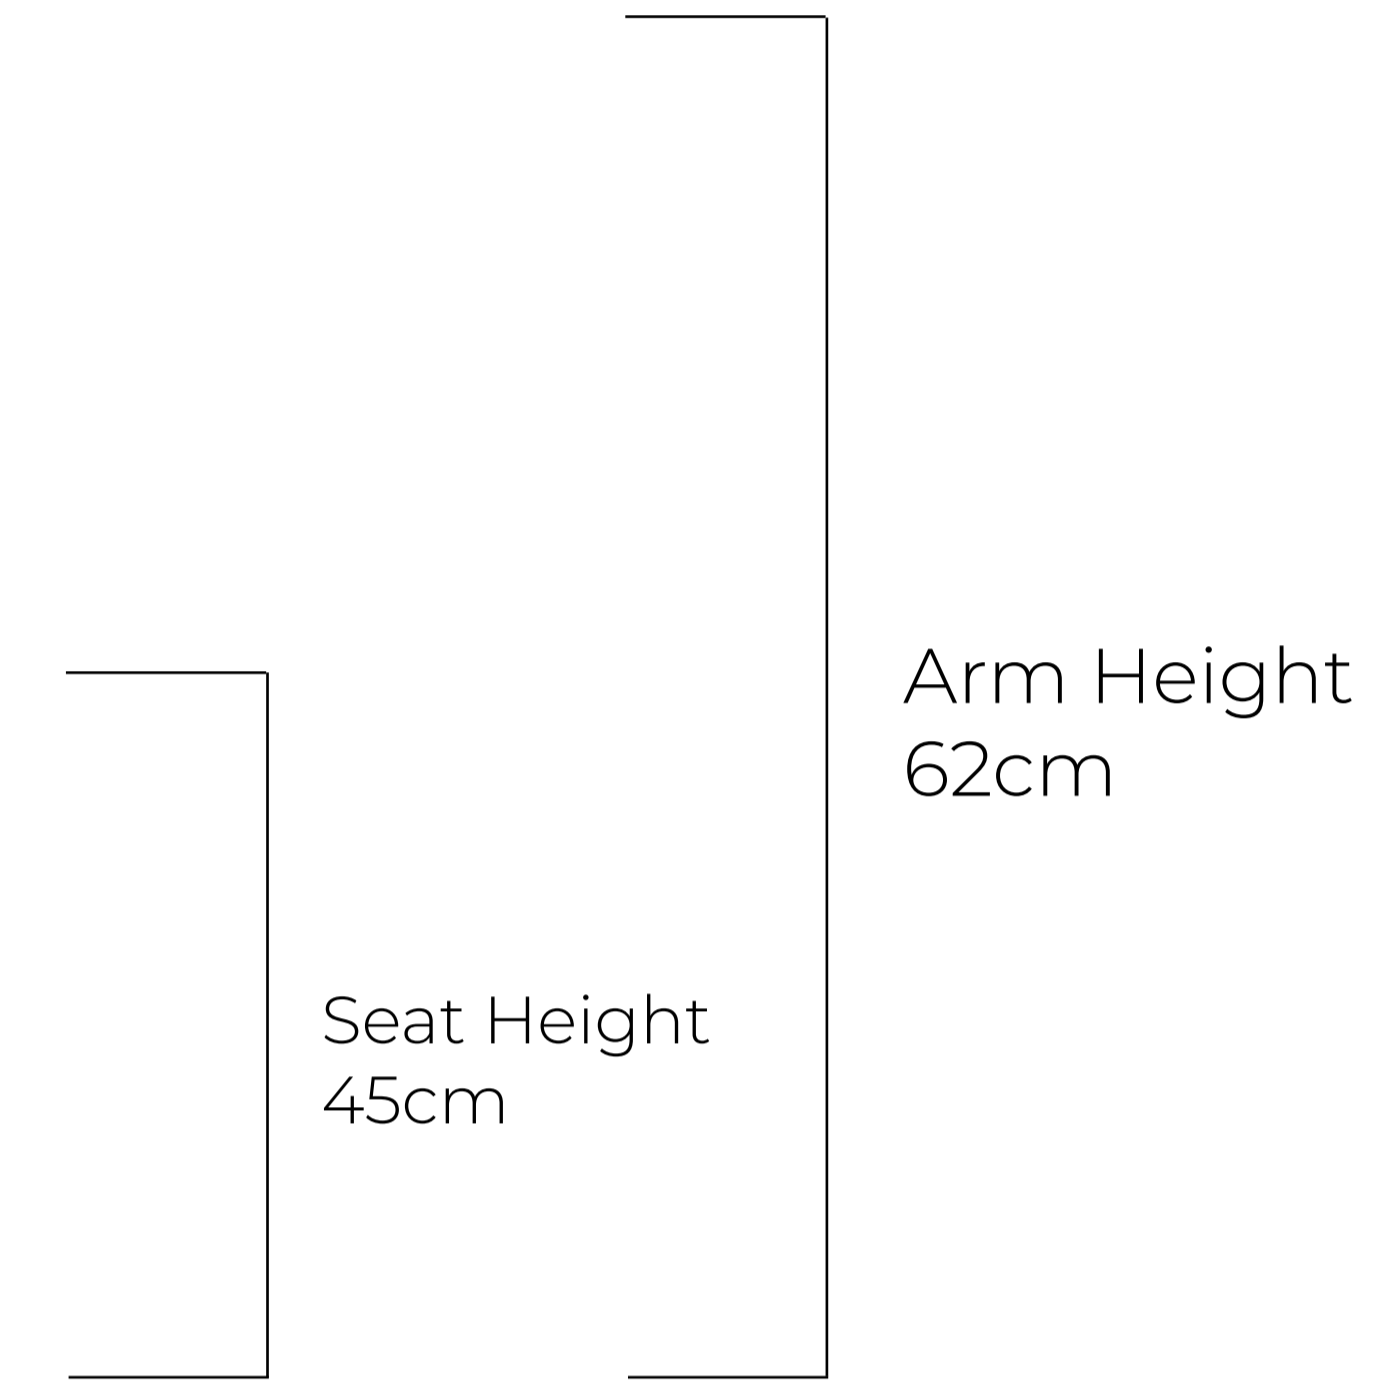

KOMO SOFA

FABRIC

ROPE

FRAME

PRODUCT DETAILS

WIDTH:
2.1mcm

SKU: FSF781

DEPTH:
88cm

LEAD TIME:
Approx. 10-12 Weeks

HEIGHT:
80cm

SUPPLIED:
Fully Assembled

SEAT HEIGHT:
45cm

SEAT DEPTH:
60cm

MATERIAL:

Sunproof is oeko-tex certified and 100% recyclable.

Sunproof fabrics have passed the stringent tests according to british standard: color fastness to light, to rubbing, to chlorinated pool water, water repellency, soil & stain repellency, anti bacterial, anti-mildew and uv resistance.