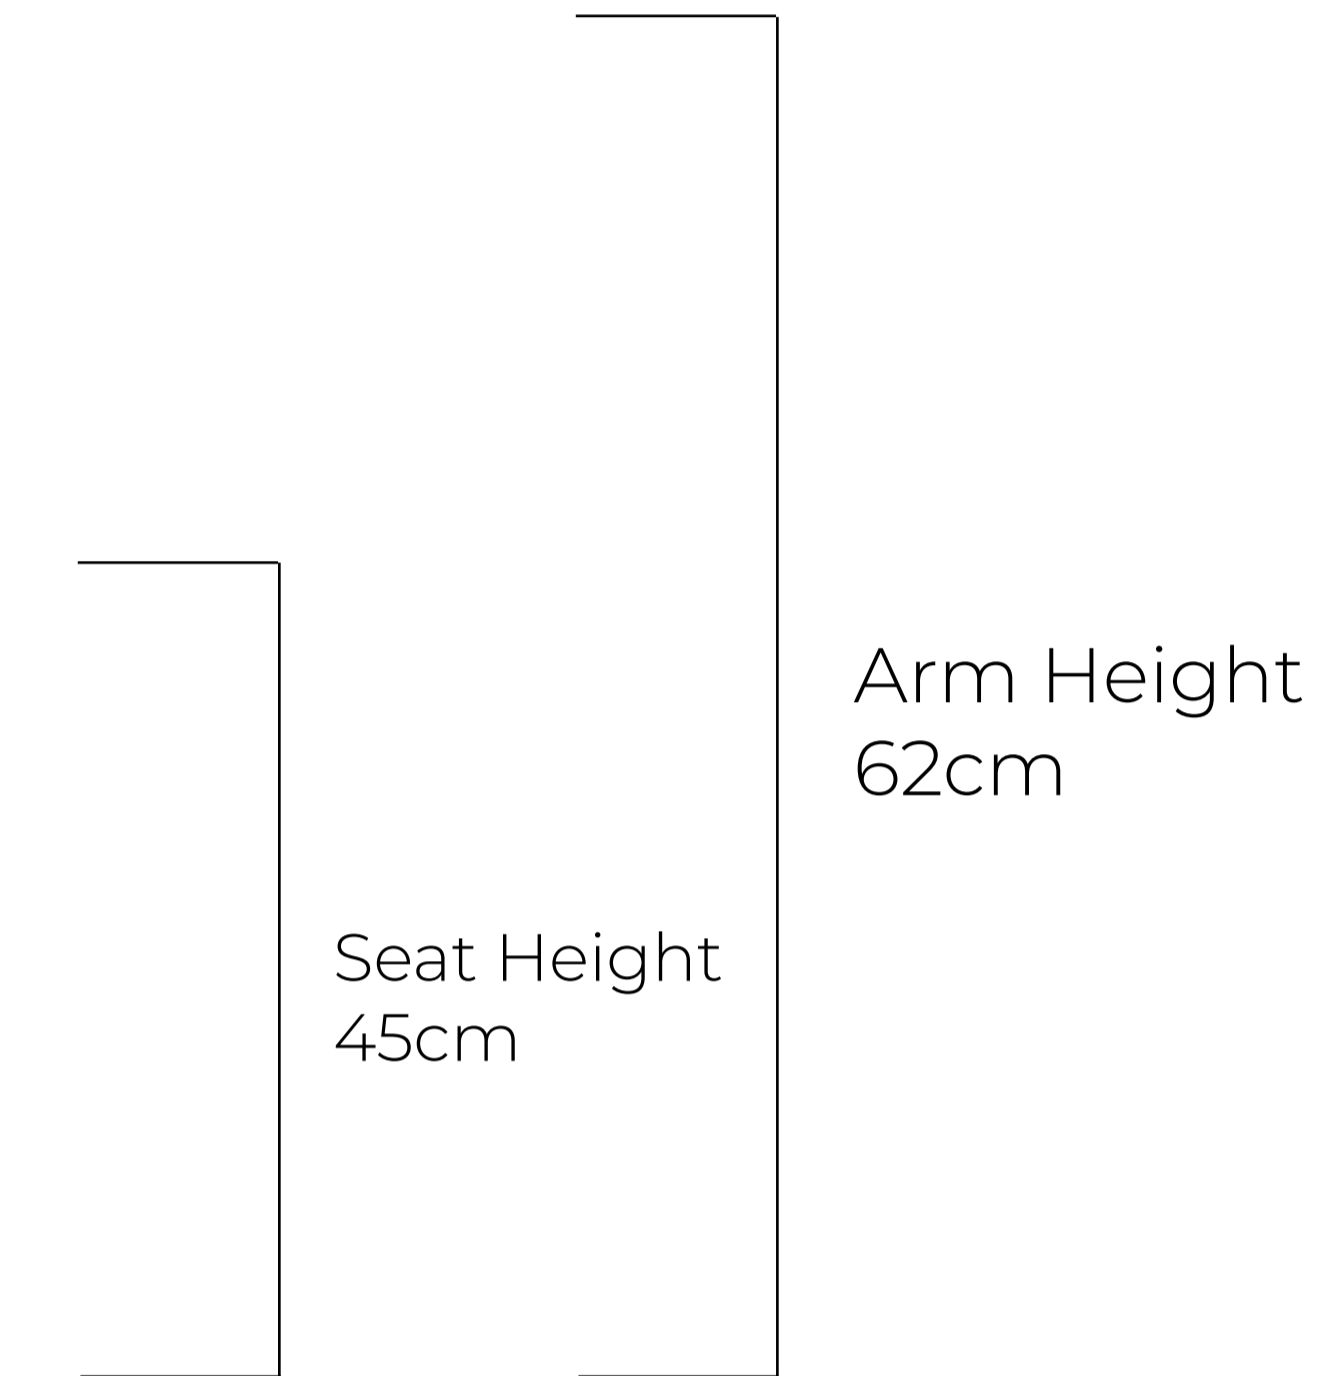

KOMO LOUNGE

FABRIC

ROPE

FRAME

PRODUCT DETAILS

WIDTH:
81cm

DEPTH:
89cm

HEIGHT:
80cm

SEAT HEIGHT:
45cm

SEAT DEPTH:

SKU: FLC810-S-D

LEAD TIME:
Approx. 10-12 Weeks

WEIGHT:

SUPPLIED:
Fully Assembled

MATERIAL:

Sunproof is oeko-tex certified and 100% recyclable.

Sunproof fabrics have passed the stringent tests according to british standard: color fastness to light, to rubbing, to chlorinated pool water, water repellency, soil & stain repellency, anti bacterial, anti-mildew and uv resistance.