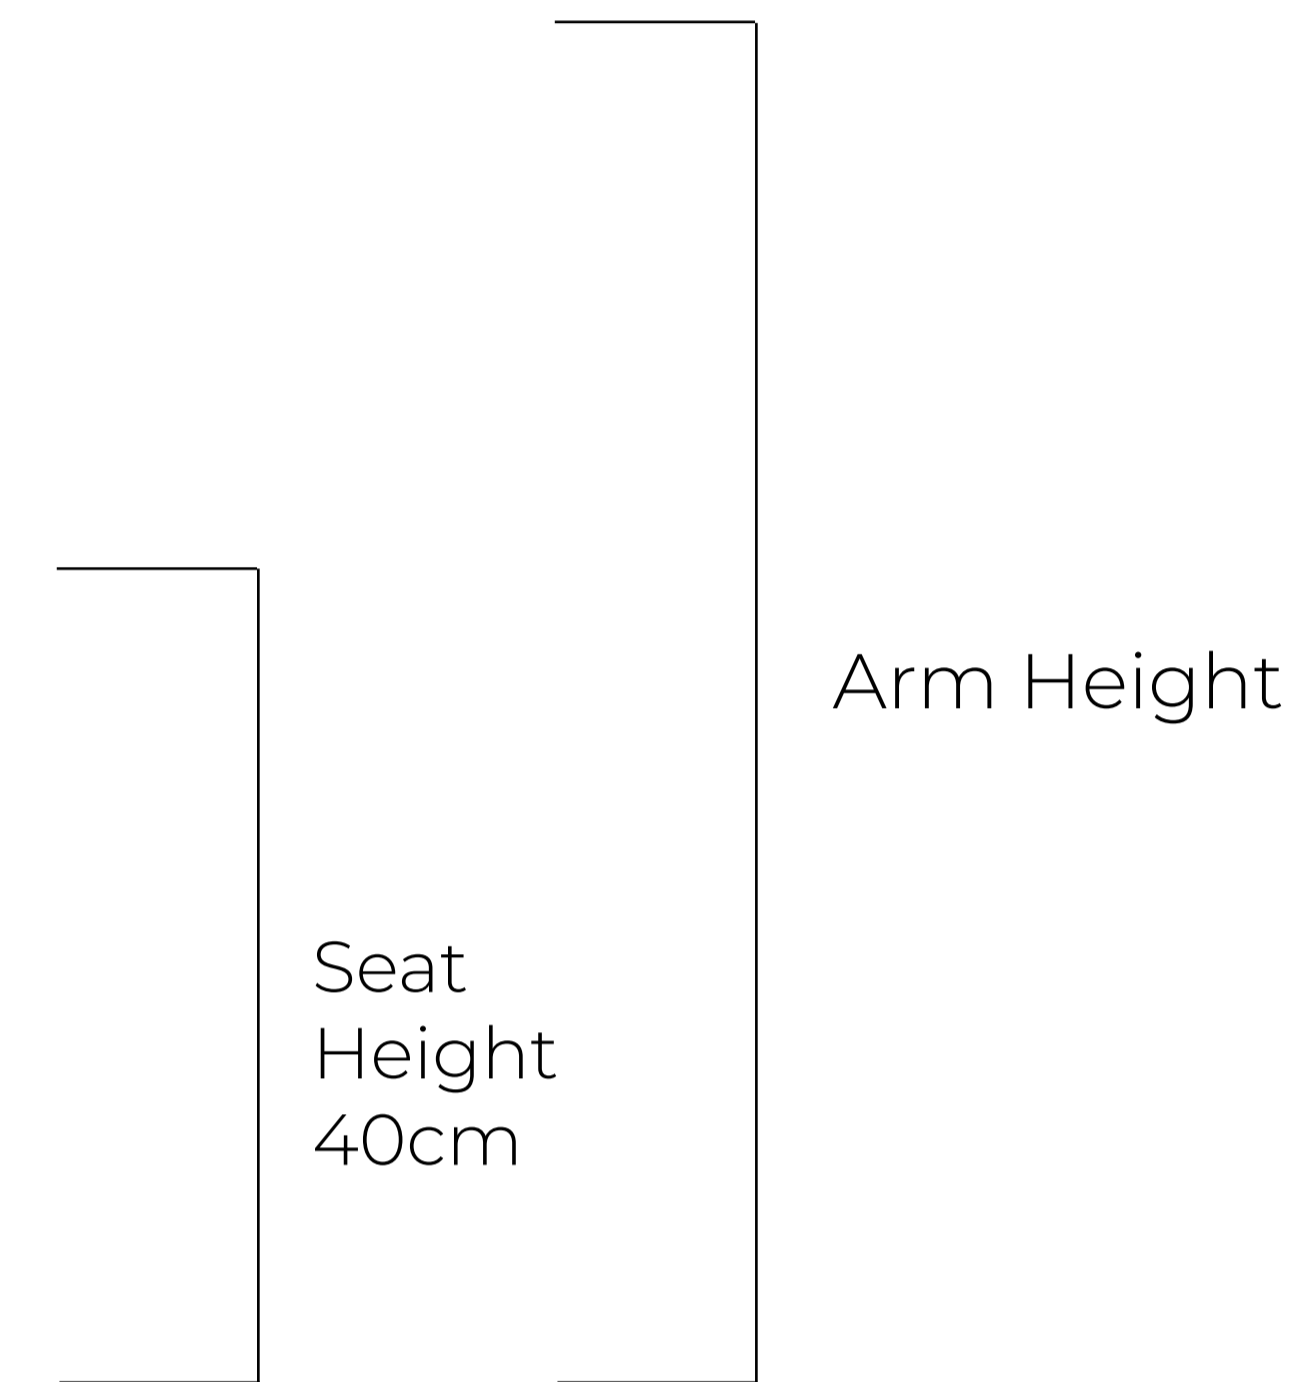

FLORES LOUNGE CHAIR

FABRIC

ROPE

FRAME

PRODUCT DETAILS

WIDTH:
81cm

SKU: FLC811-B-P-CH

DEPTH:
89cm

LEAD TIME:
Approx. 10-12 Weeks

HEIGHT:
67cm

SUPPLIED:
Fully Assembled

SEAT HEIGHT
39cm

SEAT DEPTH

MATERIAL:

Sunproof is oeko-tex certified and 100% recyclable.

Sunproof fabrics have passed the stringent tests according to british standard: color fastness to light, to rubbing, to chlorinated pool water, water repellency, soil & stain repellency, anti bacterial, anti-mildew and uv resistance.