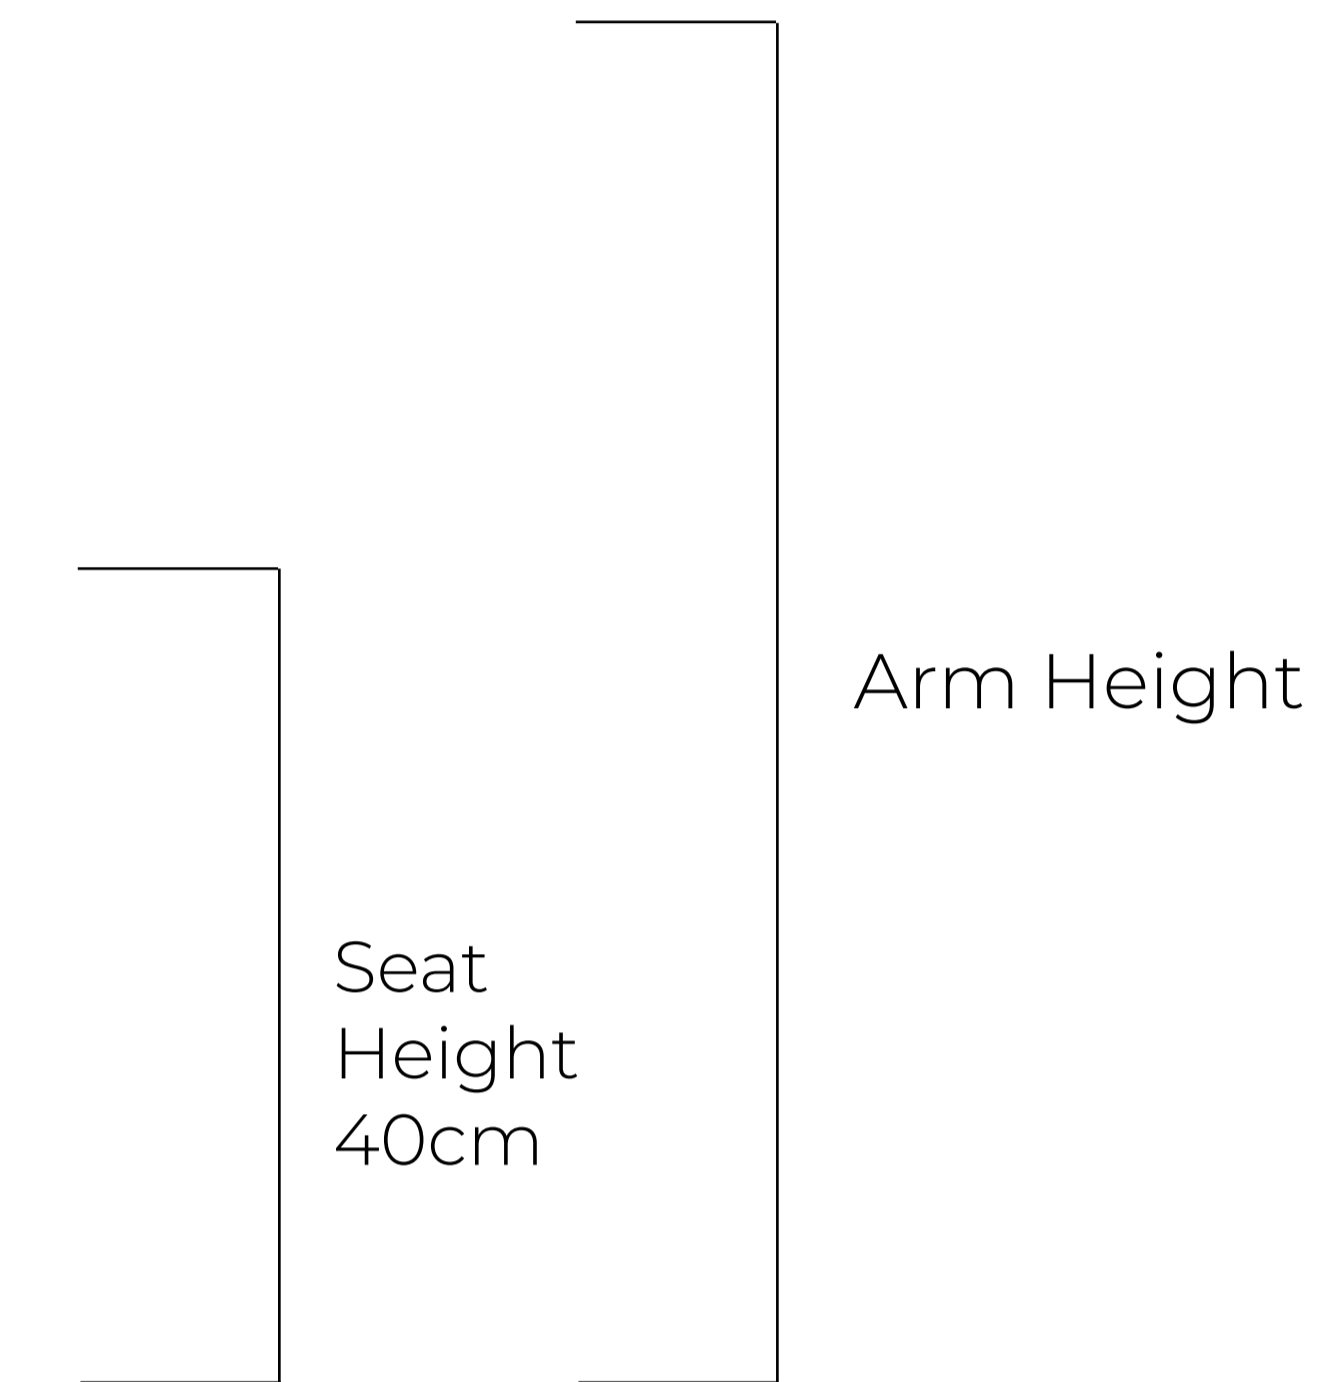

FLORES LOUNGE CHAIR

FABRIC

ROPE

FRAME

PRODUCT DETAILS

WIDTH
81cm

SKU: FLC811-W-D-M

DEPTH
89cm

LEAD TIME:
Approx. 10-12 Weeks

HEIGHT
67cm

SUPPLIED:
Fully Assembled

SEAT HEIGHT
39cm

SEAT DEPTH

MATERIAL:

Sunproof is oeko-tex certified and 100% recyclable.

Sunproof fabrics have passed the stringent tests according to british standard: color fastness to light, to rubbing, to chlorinated pool water, water repellency, soil & stain repellency, anti bacterial, anti-mildew and uv resistance.