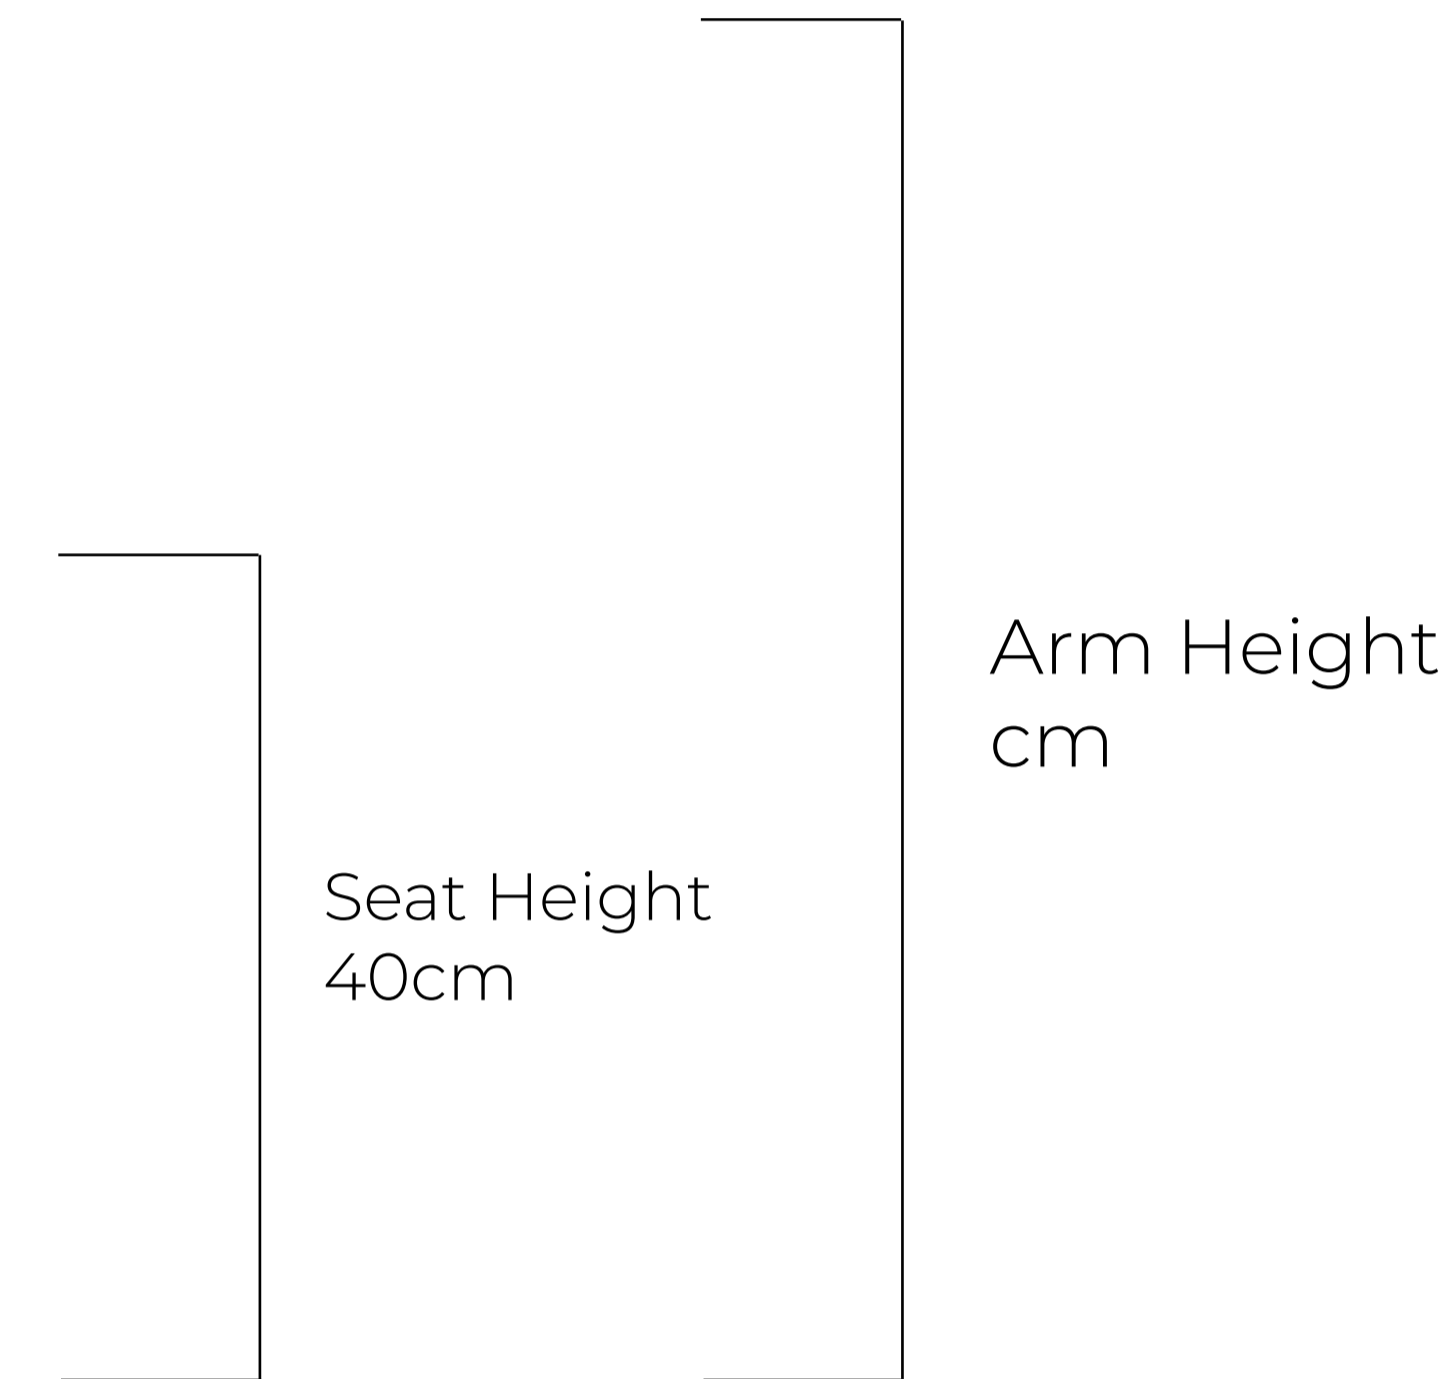

FLORES SOFA

FABRIC

ROPE

FRAME

PRODUCT DETAILS

WIDTH
210cm

SKU: FSF811-B-P-CH

DEPTH
88cm

LEAD TIME:
Approx. 10-12 Weeks

HEIGHT
65.8cm

SUPPLIED:
Fully Assembled

SEAT HEIGHT
39cm

SEAT DEPTH
65cm

ARM HEIGHT
MATERIAL:

Sunproof is oeko-tex certified and 100% recyclable.

Sunproof fabrics have passed the stringent tests according to british standard: color fastness to light, to rubbing, to chlorinated pool water, water repellency, soil & stain repellency, anti bacterial, anti-mildew and uv resistance.