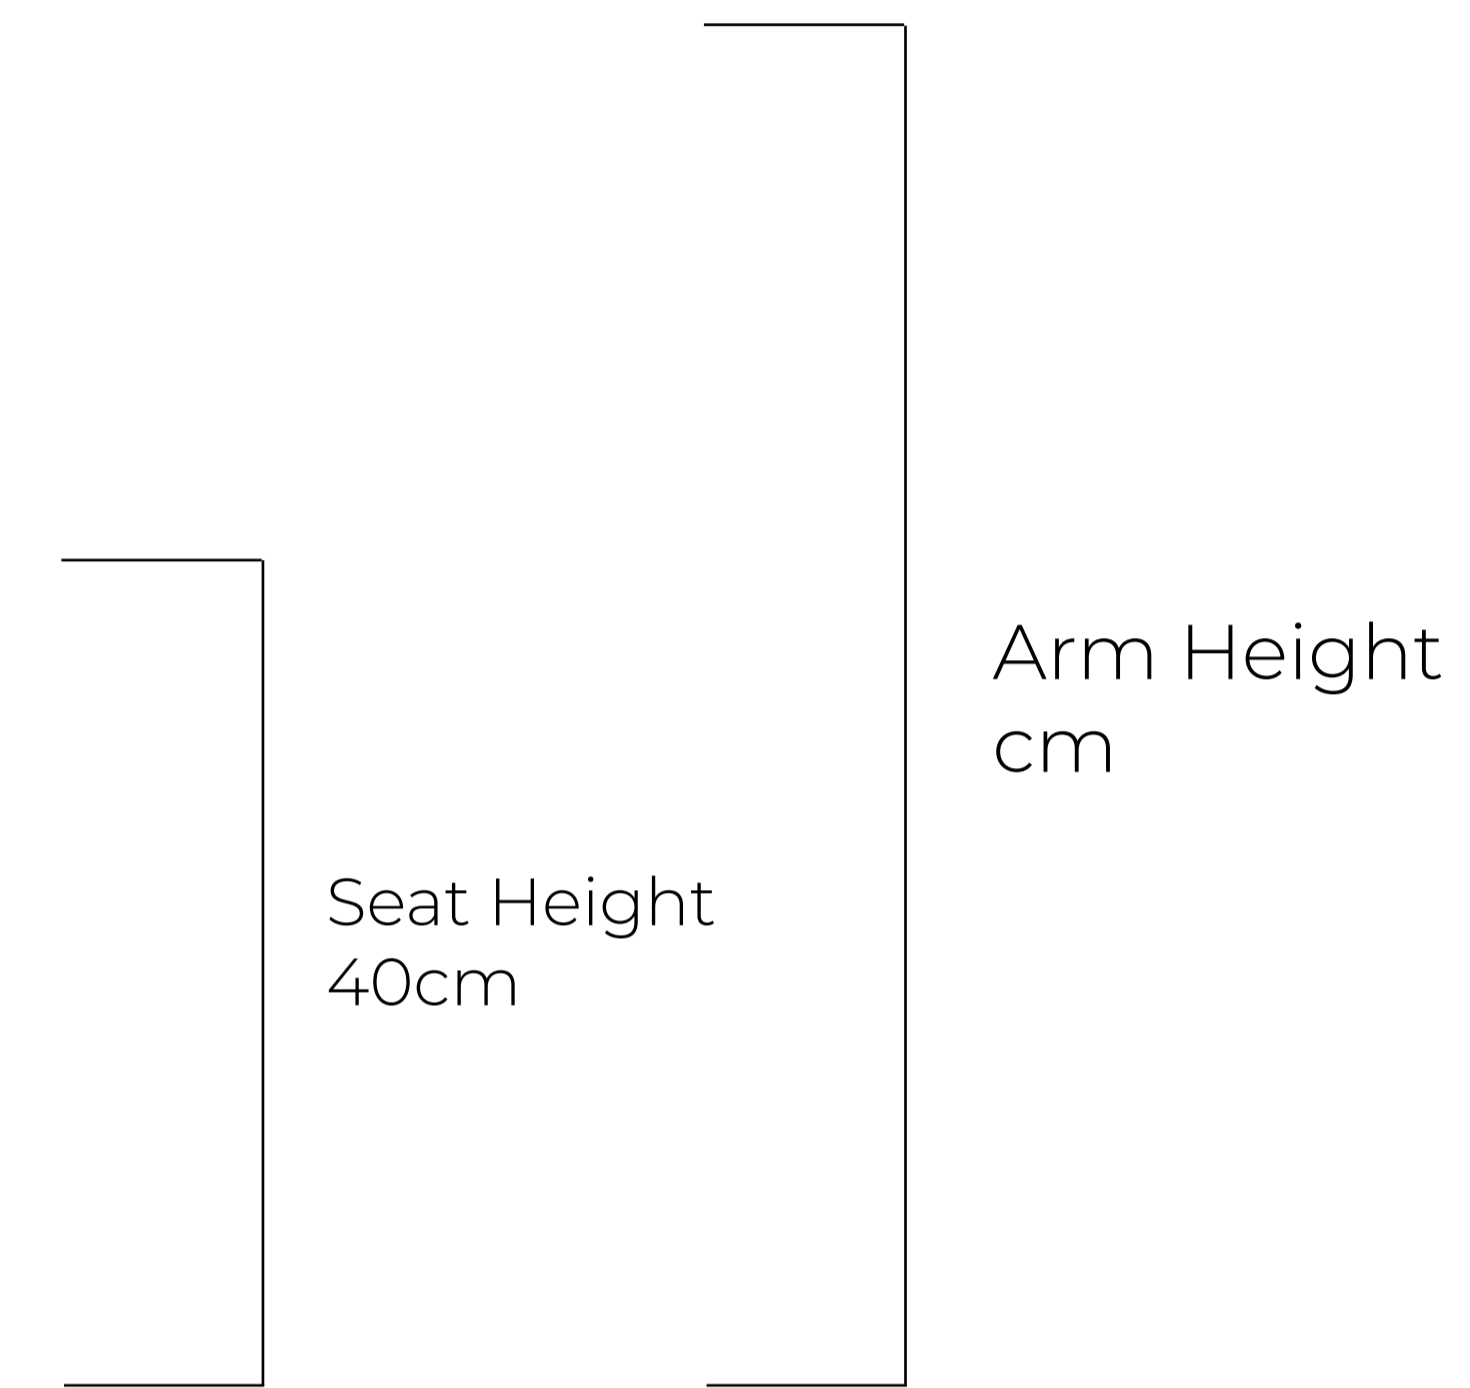

FLORES SOFA

FABRIC

ROPE

FRAME

PRODUCT DETAILS

WIDTH:
210cm

SKU: FSF811-W-D-M

DEPTH:
88cm

LEAD TIME:
Approx. 10-12 Weeks

HEIGHT:
80cm

SUPPLIED:
Fully Assembled

SEAT HEIGHT:
45cm

SEAT DEPTH:
65cm

MATERIAL:

Sunproof is oeko-tex certified and 100% recyclable.

Sunproof fabrics have passed the stringent tests according to british standard: color fastness to light, to rubbing, to chlorinated pool water, water repellency, soil & stain repellency, anti bacterial, anti-mildew and uv resistance.